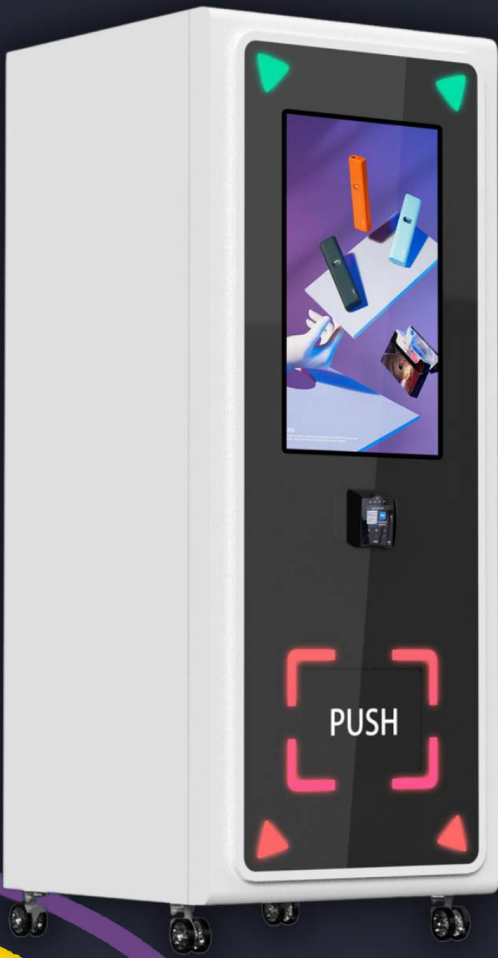

VTM - Vape Mega Tower

- 48 aisles, flavors - 576 piece capacity
- 72"H x 32"D x 30"W
- Metal casing 1.8mm thick + double locking mechanism
- 32" touchscreen monitor with brightness adjustability
- Android Board with WiFi Receiver
- Nayax Cellular card reader with Apple Pay
- Age Verification Technology